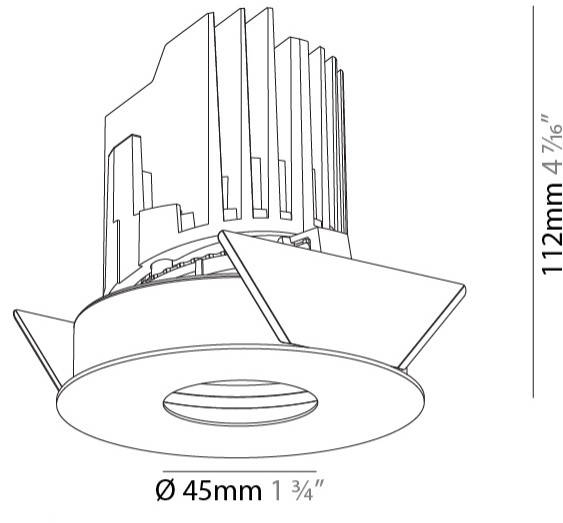

GENERAL

Series: Bioniq
Subseries: Bioniq Round Pinhole
Brand: Prolicht
Division: Architectural
Mounting Type: Recessed
Mounting Location: Ceiling
Subcategory: Downlight

PHYSICAL

Shape: Round
Diameter (mm): 107
Diameter (in): 4 3/16
Height (mm): 112
Height (in): 4 7/16
Ceiling Thickness (mm): 10 / 12.5 / 15
Ceiling Thickness (in): 3/8 or 1/2 or 9/16
Min. Recessing Depth (mm): 130
Min. Recessing Depth (in): 5 1/8
Light Distribution: Adjustable / Downlight
Weight (kg): 0.456
Weight (lbs): 1
Fixture Finish: SSR / BKV / CWI / CRY / HAB / UFT / ITA / RUA / FTG / MYG / LOD / PUS / FRO / FUP / KIA / POP / BLS / SPG / MEY / GOH / GUM / CHC / COM / ABZ / JAG / OBR / MOS / ROR
Fixture Material: Aluminum Die Cast
Cut-out Measurements: 98mm / 3 7/8"

ELECTRICAL

Lamp Type: LED (Zhaga Standard)
Total Output Wattage (W): 15
Dimming: Dali Dimming
Driver Included: No
Driver Location: Recessed Housing
Driver Type: Constant Current - 120Vac
Housing: See components
Input Voltage (V): 120
Constant Current (MA): 350

LED

Number of LEDs: 1
Color Temperature (°K): Warm Dim
Max. Delivered Lumen (lm): 760
Nominal Lumen (lm): 1140
CRI: >90 CRI
Lamp Life (hrs): 50000

OPTICAL

Reflector: 20 / 40 / 60
Adjustability: Rotational 355°; Tilt 30°

RATINGS AND CERTIFICATIONS

Certified By: Certified for North American Standards
IP rating: IP20

PROJECT
TYPE
SPECIFIER
QUANTITY
DATE